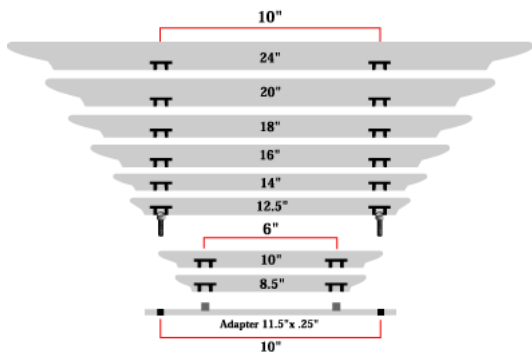

Masonite Bats

12" $ 3.50
14" $ 4.50

Robert Brent Bat pins 2 pair $ 3.95

size	price
24"	59.95
20"	46.95
18"	29.99
16"	19.99
14"	17.99
12.5"	15.99
10"	11.99
8.5"	9.99