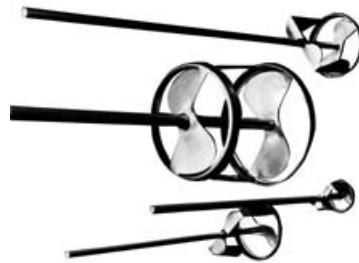

6 Rubber Band, 6" \$.30

8 Rubber Band, 8" \$.30

PRECISION DECORATOR

The PRECISION DECORATOR allows intricate designs with underglaze, glaze, and slips in four different line widths. It can be used with wax resist and to apply mender to broken pieces of greenware. The cap of the bottle fits the new Duncan undertglaze bottles.

All sieves priced at \$ 24.95

- 30 mesh
- 40 mesh
- 60 mesh
- 80 mesh
- 100 mesh
- 200 mesh

Jiffy Mixers

| | | | |
|-----|--------------|----------|----------|
| LM | 10-1/4" long | pint | \$ 11.40 |
| HS2 | 14-3/4" long | 1-2 gal. | \$ 14.65 |
| ES | 20-1/2" long | 2-5 gal. | \$ 45.35 |
| PS1 | 20-1/2" long | 2-5 gal. | \$ 49.95 |

Talisman Sieves

Rotary Glaze Sieve \$ 170.00

| | |
|---------------------|----------|
| Extra Screens | \$ 32.50 |
| Extra Sieve Brushes | \$ 7.00 |
| Hand Glaze sieve | \$ 38.00 |

(very versatile--holds interchangeable sieve)