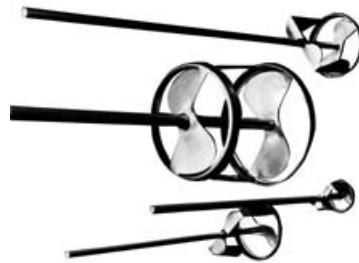

6 Rubber Band, 6" \$.30

8 Rubber Band, 8" \$.30

PRECISION DECORATOR

The PRECISION DECORATOR allows intricate designs with underglaze, glaze, and slips in four different line widths. It can be used with wax resist and to apply mender to broken pieces of greenware. The cap of the bottle fits the new Duncan undertglaze bottles.

All sieves priced at \$ 24.95

- 30 mesh
- 40 mesh
- 60 mesh
- 80 mesh
- 100 mesh
- 200 mesh

Jiffy Mixers

LM	10-1/4" long	pint	\$ 11.40
HS2	14-3/4" long	1-2 gal.	\$ 14.65
ES	20-1/2" long	2-5 gal.	\$ 45.35
PS1	20-1/2" long	2-5 gal.	\$ 49.95

Talisman Sieves

Rotary Glaze Sieve \$ 170.00

Extra Screens	\$ 32.50
Extra Sieve Brushes	\$ 7.00
Hand Glaze sieve	\$ 38.00

(very versatile--holds interchangeable sieve)

Small Test Sieve \$ 19.50

Rolling Pins