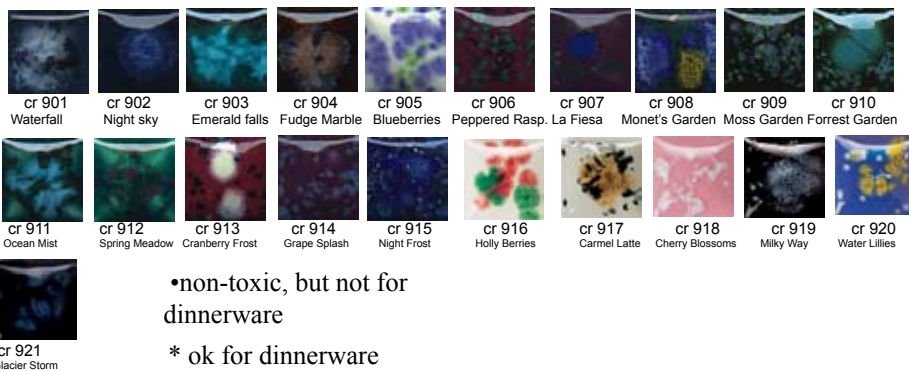

Crystals™ Glazes

Crystals Glazes

order # & description	4 Oz
CR 901 Waterfall•	5.15
CR 902 Night Sky•	5.15
CR 903 Emerald Falls•	5.15
CR 904 Fudge Marble•	5.15
CR 905 Blueberries*	5.15
CR 906 Peppered Raspberry*	5.15
CR 907 La Fiesta•	5.15
CR 908 Monet's Garden•	5.15
CR 909 Moss Green*	5.15
CR 910 Forest Moss*	5.15
CR 911 Ocean Mist•	5.15
CR 912 Spring Meadow•	5.15
CR 913 Cranberry Frost•	5.15
CR 914 Grape Splash•	5.15
CR 915 Night Frost•	5.15
CR 916 Holly Berries•	5.15
CR 917 Caramel Latte•	5.15
CR 918 Cherry Blossoms•	5.15
CR 919 Milky Way•	5.15
CR 920 Water Lilies•	5.15
CR 921 Glacier Storm•	5.15

•non-toxic, but not for dinnerware

* ok for dinnerware

Crackles™ Glazes

Crackles Glazes

order # & description	4 Oz	Pint
CR 800 Clear•	3.55	11.10
CR 821 Parchment Crackle•	3.55	
CR 822 Mocha Cream Crackle•	3.55	
CR 823 Celadon Crackle•	3.55